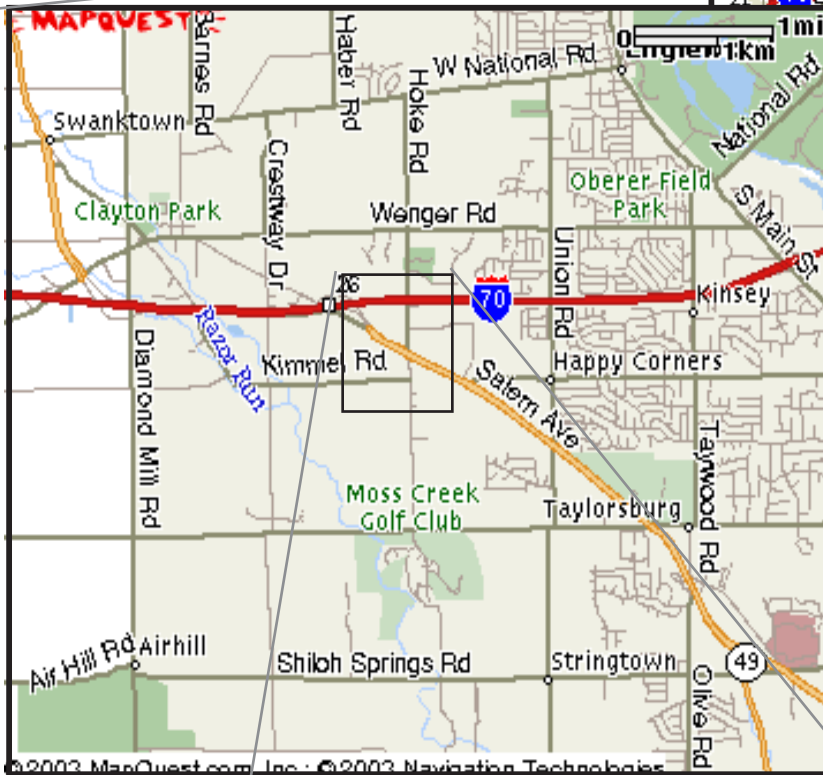

Directions to Western Ohio Woodworkers (WOW) Club meetings

From I-70 going east Exit 26 (OH 49) to Holk Rd (traffic light) turn right (south) on Holk Rd go 1/2 mile to Miami Valley Career Technology Center on left

From I-70 going west Exit 27 (Holk Rd) turn left (south) Holk Rd go 3/4 mile to Miami Valley Career Technology Center on left

Upon entering the MVCTC campus turn right (south) then left on first road to parking on right. Meetings are in north side of Building 12 inside big garage door - several doors may be used for entry.