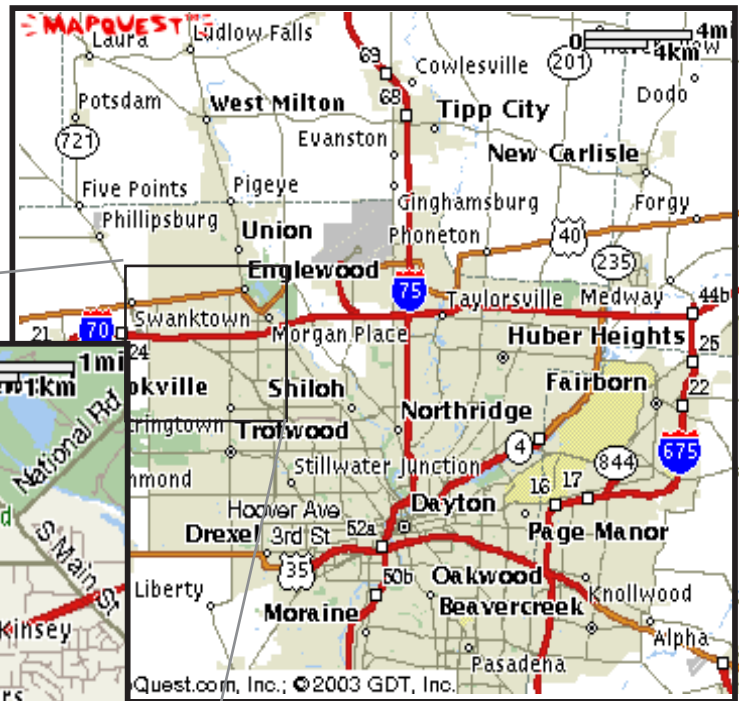

Directions to Western Ohio Woodworkers (WOW) Club meetings

From I-70 going east Exit 26 (OH 49) to Holk Rd (traffic light) turn right (south) on Holk Rd go 1/2 mile to Miami Valley Career Technology Center on left

From I-70 going west Exit 27 (Holk Rd) turn left (south) Holk Rd go 3/4 mile to Miami Valley Career Technology Center on left

Upon entering the MVCTC campus turn right (south) then left on first road to parking on right. Meetings are in north side of Building 12 inside big garage door - several doors may be used for entry.