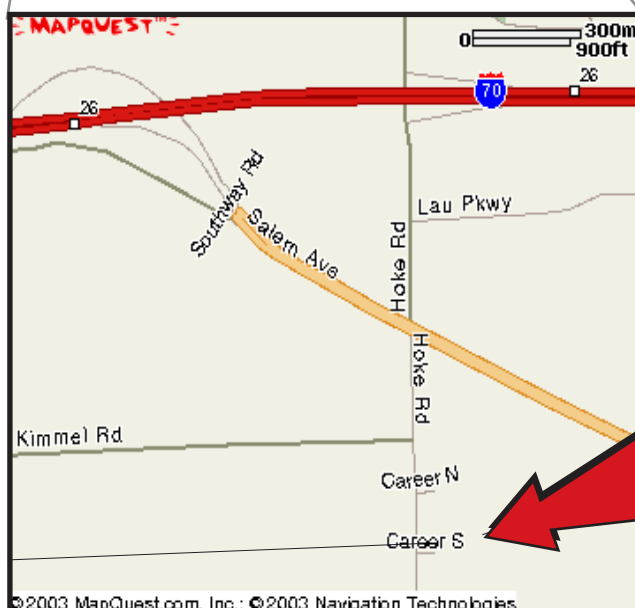

Directions to Western Ohio Woodworkers (WOW) Club meetings

From I-70 going east Exit 26 (OH 49) to Holk Rd (traffic light) turn right (south) on Holk Rd go 1/2 mile to Miami Valley Career Technology Center on left

From I-70 going west Exit 27 (Holk Rd) turn left (south) Holk Rd go 3/4 mile to Miami Valley Career Technology Center on left

Upon entering the MVCTC campus turn right (south) then left on first road to parking on right. Meetings are in north side of Building 12 inside big garage door - several doors may be used for entry.